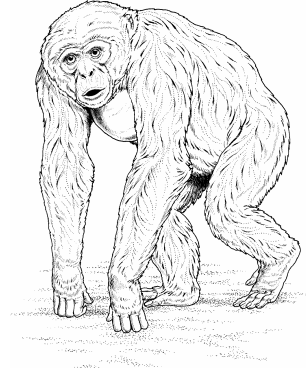

Average Lengths/Heights of Selected Animals at Sedgwick County Zoo

Mammals

(all measurements are heights)

African elephant	3.2 meters
African hunting dog	27 inches
Baird's tapir	1 meter
Bison	6 feet
Chimpanzee	1.1 meters
Grevy's zebra	1.5 meters
Hamadryas Baboon	2.3 feet
Orangutan	1.2 meters
Ring-tailed lemur	16 inches
Wallaroo	3.5 feet

Birds

(all measurements are heights)

Bald eagle	88 centimeters
Brush turkey	60 centimeters
Emu	6 feet
Roseate spoonbill	28.5 inches
Spectacled owl	17 inches
Trumpeter swan	1.5 meters

Reptiles

(all measurements are lengths)

Madagascar tree boa	8 feet
Barred tiger salamander	17 centimeters
Beaded lizard	36 inches
Copperhead	76 centimeters
Gharial	15 feet
Komodo dragon	9 feet
Prairie rattlesnake	1 meter
Puerto Rican crested toad	3.5 inches
Rhinoceros iguana	50 centimeters
Australian snake-necked turtle	21 centimeters