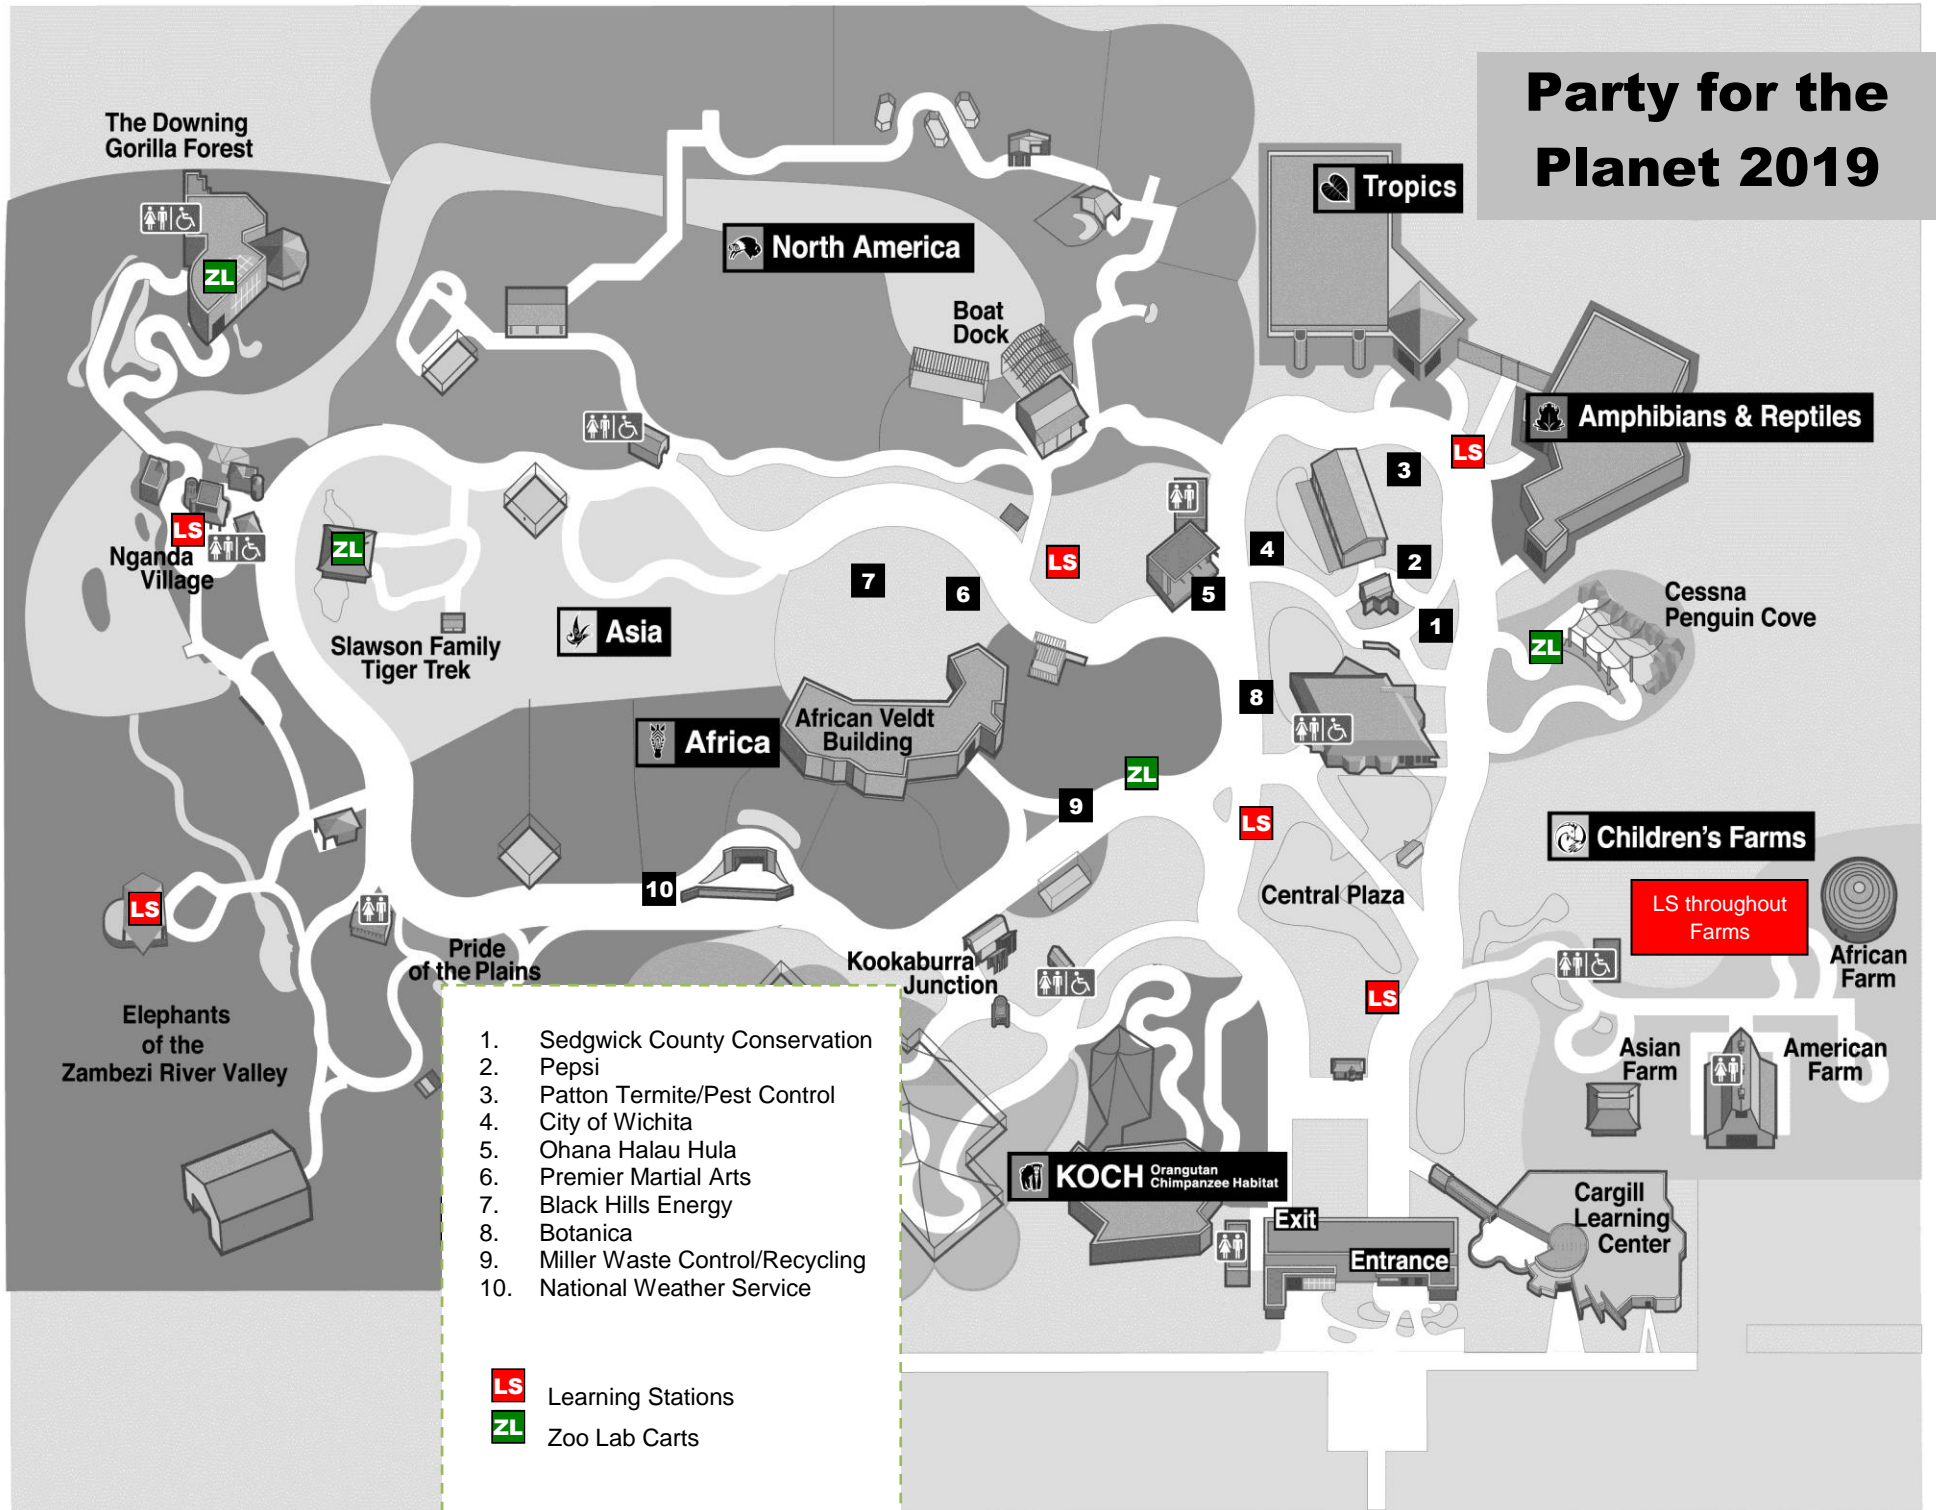

Party for the Planet 2019

1. Sedgwick County Conservation
2. Pepsi
3. Patton Termite/Pest Control
4. City of Wichita
5. Ohana Halau Hula
6. Premier Martial Arts
7. Black Hills Energy
8. Botanica
9. Miller Waste Control/Recycling
10. National Weather Service

LS Learning Stations
ZL Zoo Lab Carts